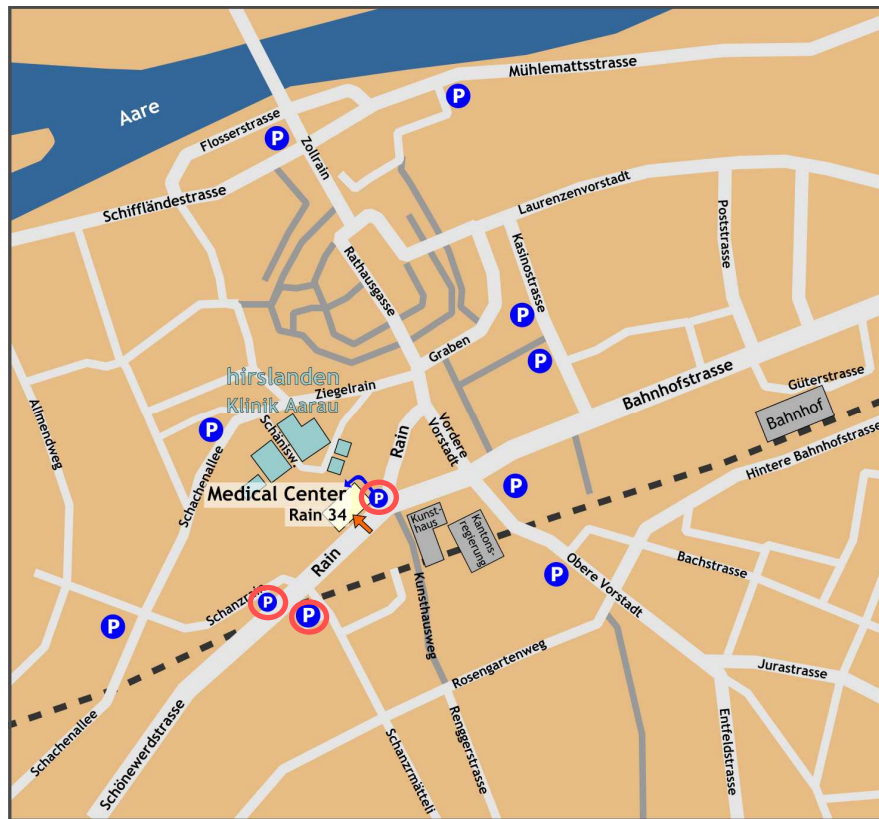

HOW TO REACH US

cfc hirslanden
Cranio Faciales Centrum

Kiefer- und Gesichtschirurgie
Prof. Dr. Dr. med. Beat Hammer
PD Dr. Dr. med. Dennis Rohner

Anästhesiologie
Dr. med. Serenella Musso

Neurochirurgie
Prof. Dr. med. A. Mendelowitsch

The cfc hirslanden is located on the first floor in the Hirslanden Medical Center opposite to the art house Aarau.

Public transport

Take the train to Aarau main station, then the bus from Aarau main station to bus stop "Kunsthau" (all buses/one station).

Visitors parking places

Public parking places in 100 m walking distance (red circles). A limited number of parking places are available to patients of the cfc hirslanden inside the Hirslanden Medical Center.